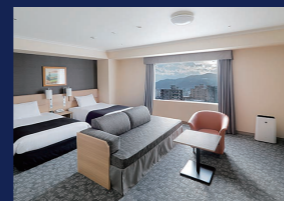

Main Room List

— 主要客室リスト —

Standard Floor スタンダードフロア (3F-13F)

Twin [30.5㎡] Bed width W1220×L1950

Double [19.0㎡~19.9㎡]
Bed width W1600×L1950

Superior Twin [33.1㎡~35.3㎡]
Bed width W1220×L1950

Family Room [44.8㎡]
Bed width W1220×L1950

Premium Floor プレミアムフロア (19F-20F)

Stylish Twin [30.5㎡]
Bed width W1220×L1950

Hollywood Twin [33.1㎡~35.3㎡]
Bed width W1220×L1950

Luxury Twin [39.2㎡]
Bed width W1220×L1950

Exclusive Twin [44.8㎡]
Bed width W1220×L1950

Excelview Floor エクセルビューフロア (14F-18F)

Twin [30.5㎡] Bed width W1220×L1950

Superior Twin [33.1㎡~35.3㎡]
Bed width W1220×L1950

Deluxe Twin [39.2㎡]
Bed width W1220×L1950

Family Room [44.8㎡]
Bed width W1220×L1950